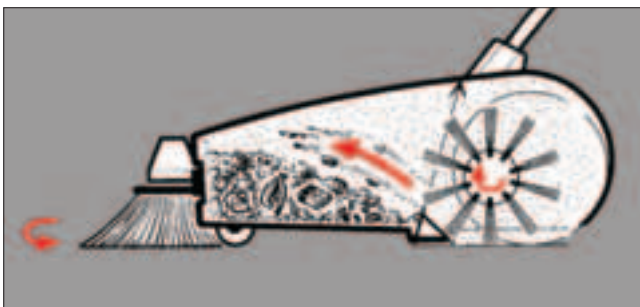

More than
250.000
Hako-Flipper-
sweepers sold-
world-wide!

Hako

Clean ahead

Superior technology for floor cleaning

Simple Sweeping!

Hand-pushed sweeping machine „Hako-Profi-Flipper” with unequalled sweeping performance: up to 2.300 m² cleanliness/hour. Simply robust: shock-proof steel frame, sturdy aluminium housing, practically indestructible synthetic material dirt hopper with 5 year guarantee!

Clean working method

The side broom sweeps dirt out of corners, directly into the path of the wide main broom. This in turn conveys the dirt into the large dirt hopper.

Removal of dirt - made easy

Dirt hopper can be removed and replaced easily - as handy as a bucket to carry and stable to put down on the floor.

Practical and handy to empty dirt and rubbish into rubbish bin as a result of built-in handle and dirt chute in the dirt container

Hand-pushed sweeping machine „Hako-Profi-Flipper” – 10 times quicker than a dustpan and brush!

pick up dirt without leaving any behind in such areas as workshops, halls, dispatch areas, on outdoor areas, paths and other open spaces. The Hako-Profi-Flipper is practically indestructible thanks to the use of modern components such as a dirt hopper made of sturdy, but light synthetic material, a robust aluminium housing and protective steel tubular frame. Take a look and convince yourself!