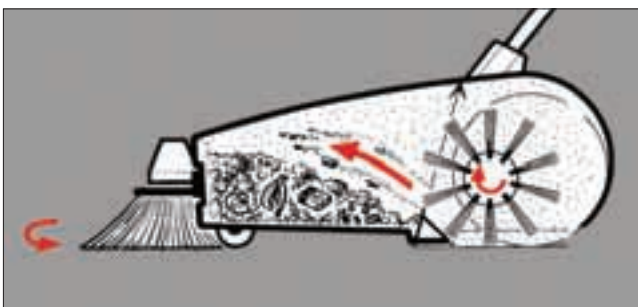

More than
250.000
Hako-Flipper-
sweepers sold-
world-wide!

Hako

Superior technology for floor cleaning

Simple Sweeping!

Hand-pushed sweeping machine „Hako-Profi-Flipper” with unequalled sweeping performance: up to 2.300 m² cleanliness/hour. Simply robust: shock-proof steel frame, sturdy aluminium housing, practically indestructible synthetic material dirt hopper with 5 year guarantee!

Clean working method

The side broom sweeps dirt out of corners, directly into the path of the wide main broom. This in turn conveys the dirt into the large dirt hopper.

Removal of dirt - made easy

Dirt hopper can be removed and replaced easily - as handy as a bucket to carry and stable to put down on the floor.

Practical and handy to empty dirt and rubbish into rubbish bin as a result of built-in handle and dirt chute in the dirt container

Hand-pushed sweeping machine „Hako-Profi-Flipper” – 10 times quicker than a dustpan and brush!

pick up dirt without leaving any behind in such areas as workshops, halls, dispatch areas, on outdoor areas, paths and other open spaces. The Hako-Profi-Flipper is practically indestructible thanks to the use of modern components such as a dirt hopper made of sturdy, but light synthetic material, a robust aluminium housing and protective steel tubular frame. Take a look and convince yourself!