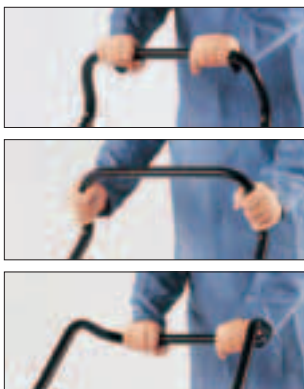

Handy: Optimum position of handle for each operator thanks to the ergonomic design. Handle can simply be changed around